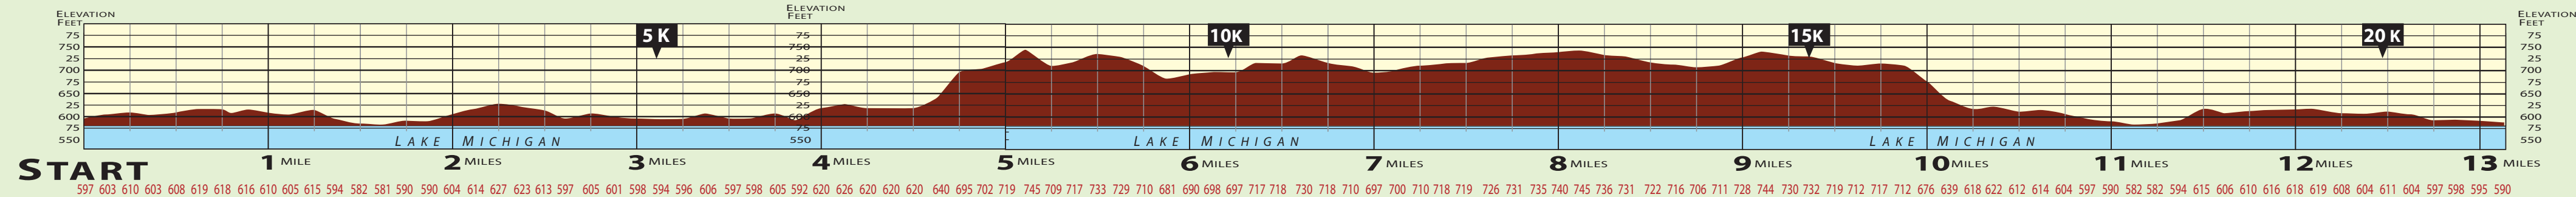

# DOOR COUNTY HALF MARATHON

SHORE ROAD

MENGELBERG LA

MIDDLE RD

SKYLINE RD

HEMLOCK RD

MIDDLE RD

HIGHLAND RD

SKYLINE RD

HEMLOCK BLUFF

SHORE ROAD

**SLIDE RIGHT TO FOLLOW COURSE** →

RUNNING ELEVATION in feet

Elevation in feet

USGS DEM ELEVATIONS

Elevation in feet

USGS DEM ELEVATIONS